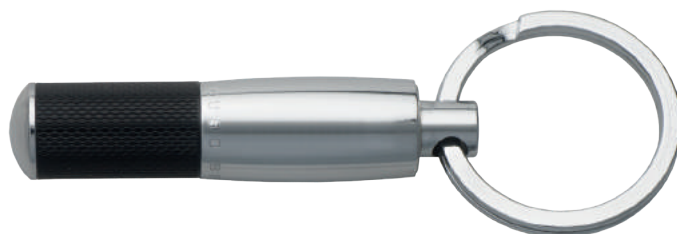

Key ring
 Incl. packaging 'HUGO BOSS' (HBA500)
 Dia. 14 x 64 mm
EAN. 5420056134552
Pure Black HAK583