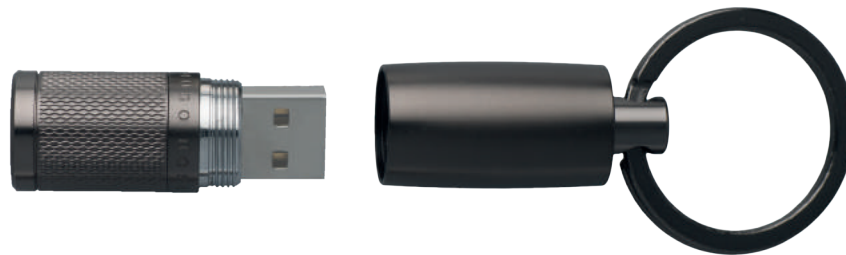

16 GB
USB stick
 Incl. packaging 'HUGO BOSS' (HBA500)
Dia. 16 x 65 / Ring: 28 mm
EAN. 5420056141444
Pure Matte Dark Chrome HAU603