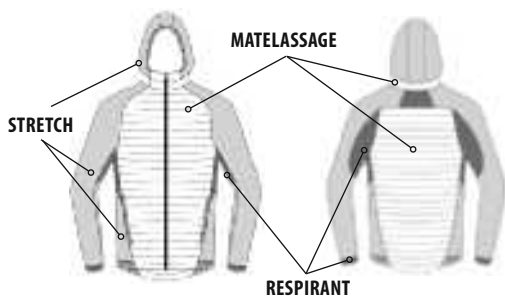

	S	M	L	XL	XXL	3XL
A/B	62/50	64/52	66/54	68/56	70/58	72/60

3,75 kg
58 x 38 x 17 cm

312 T

306 T

153 T

T = TWIN

WATER
REPELLENT

PREMIUM •